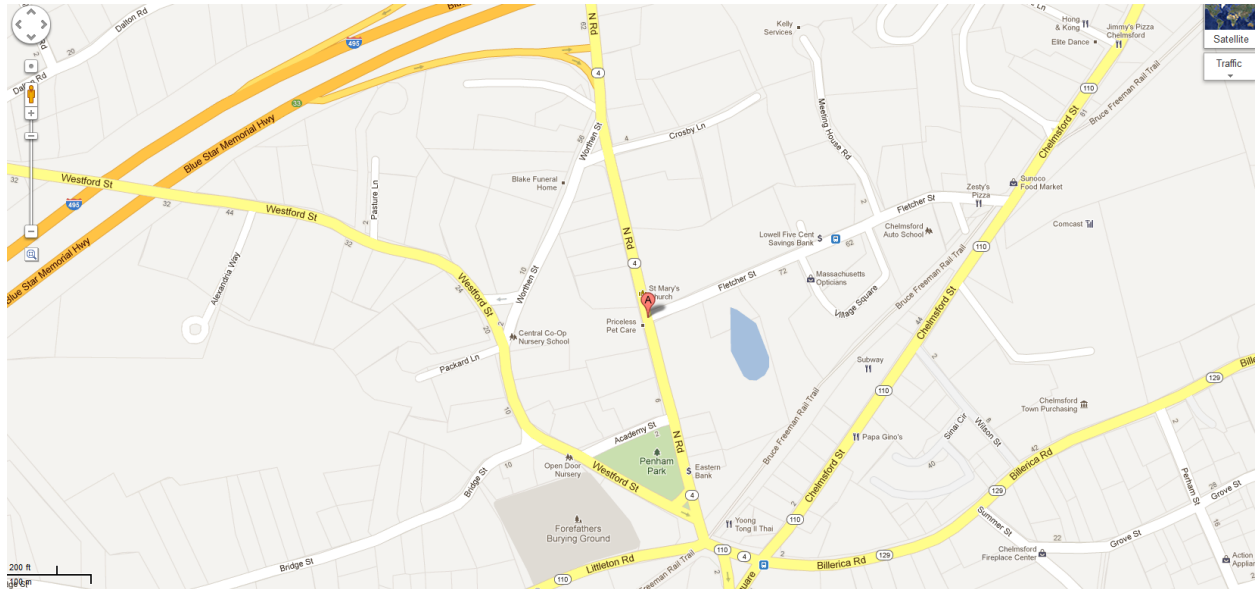

### Official Address:

One Worthen Street Chelmsford, MA 01824

(Enter Church from North St. – Directions Below)

Areas Marked in **Yellow** is the Parking Lot of the Church. “A” to the right is the Intersection of North Street (N-S direction) and Fletcher Street (Coming from West to East).

Fletcher Street / North Road, Chelmsford, Massachusetts, United States  
Address is approximate

From 495 North (From Acton, Boxborough, Southern Westford, etc.)

- Take exit 33 toward County Route 4/N Chelmsford
- Keep right at the fork, follow signs for MA-4 S and merge onto MA-4 S Rd
- After 0.2 miles, Parking Lot to the Church on the Right Hand Side at the intersection of Fletcher St., and North St.

From 495 South (From Andover, Tewksbury etc.)

- Take exit 34 to merge onto MA-110 W/Chelmsford St toward MA-4
- After 0.7 miles (2<sup>nd</sup> Light), Turn right onto Fletcher St
- After 0.3 miles, you will be at the intersection of North St. (Rt. 4) and Fletcher
- Parking Lot to the Church is right across the intersection in front of you

From Route 3 South (From Nashua, Tyngsborough, etc.)

- Take exit 32 to merge onto MA-4 S/N Rd toward Chelmsford/N Chelmsford
- Enter Roundabout, and take 2<sup>nd</sup> Exit / Light, Turn right to stay on MA-4 S Rd
- Drive about 1.4 Miles, and you will cross Signs for I-495 South.
- Continue for another 0.3 Miles, and Parking Lot to the Church on the Right Hand Side at the intersection of Fletcher St., and North St.